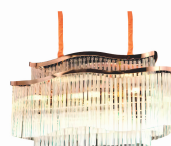

**LUSTRE LED CRYSTAL
FIORE RT
(7574)R\$1.591,43
R\$1.431,14**

SKU:7574

TAMANHO: 80X30CM

E14

MATERIAL: ALUMÍNIO + CRISTAL

**LUSTRE LED CRYSTAL
FIORE RD
(7573)R\$1.641,30
R\$1.476,00**

SKU:7573

**LUSTRE LED CRYSTAL
AURA RT (7572)R\$1.613,69
R\$1.451,16**